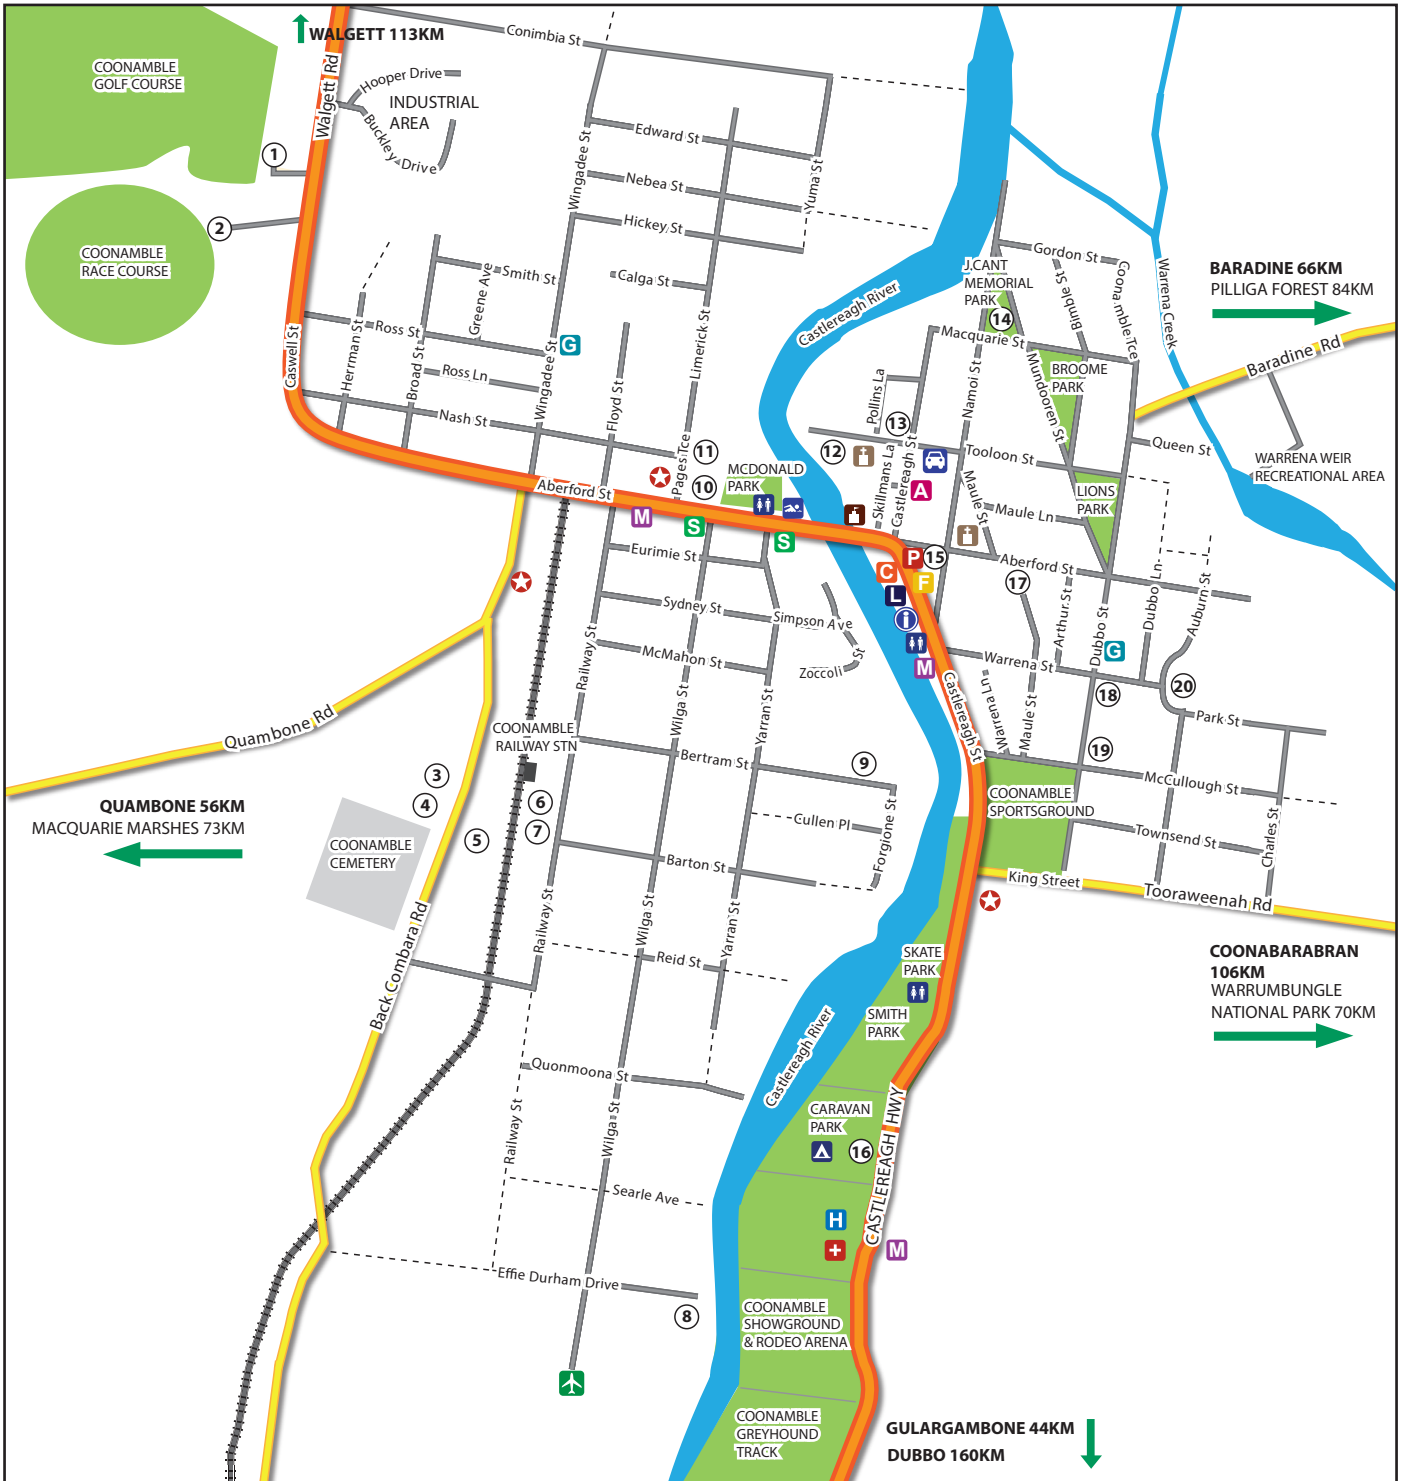

Coonamble Town Map

MAP LEGEND

State Hwy	Library	Ambulance	Post Office	Museum	Aerodrome	Camping
Regional Road	Motel	Hospital	Fire Station	Church	Public Swimming Pool	Information Centre
Local Road (sealed)	Fuel Station	Coonamble Shire Council	General Store	Art Gallery	Supermarket	NRMA/ Countrylink
Local Road (unsealed)						
Railroad						
Park/Reserve						
Waterbody						